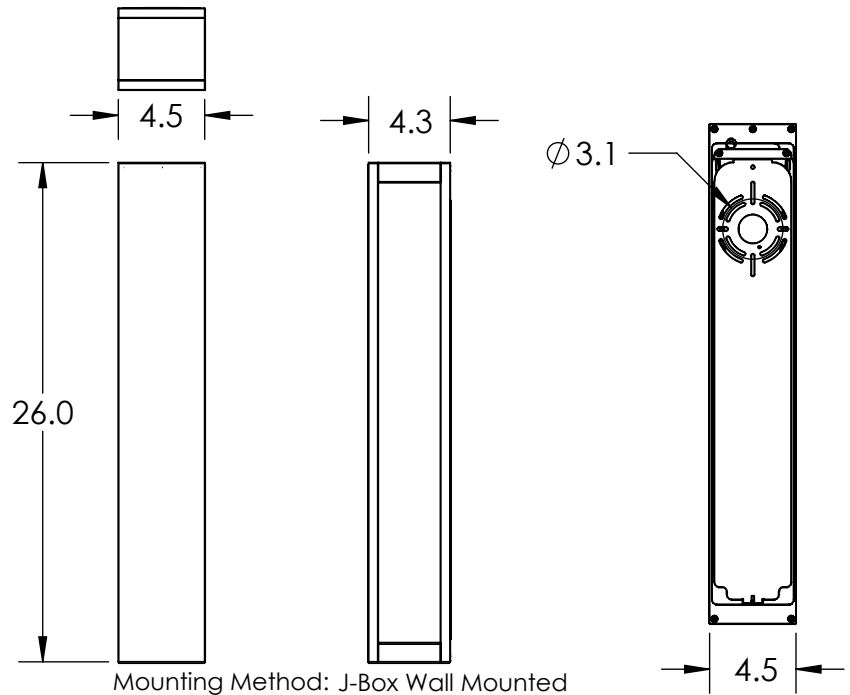

All dimensions are shown in inches unless otherwise stated.

PRODUCT DESCRIPTION

This clean lined outdoor sconce design casts light downward on both sides through sparkling panels of textured kiln-fused glass. Aluminum construction, marine grade pre-treatment and AAMA 2604 powder coat finishes ensure long lasting beauty in all climates.

The Torrent sconce includes a lifetime warranty to the original purchaser.

PRODUCT SPECIFICATION

Construction: Aluminum Body, With Glass Panels

Finish Options: **AG** **SB** **TB**

Glass Types: Rime Light

Suspension Method: Wall Mount

Weight(lbs.): 14 LB

UL Rating: Outdoor/Wet

Top Diffuser: Closed Metal

Bottom Diffuser: Open Glass

Light Source: LED

Electrical Qty: 1

Wattage (Watts): 4

Notes:

GENERAL NOTES:

Visit studio.hammerton.com to read about our Lifetime Limited Warranty.

All Hammerton fixtures are handcrafted by artisans. Subtle imperfections reflect the mark of the artisan and should be expected in any handcrafted product. Dimensions may vary up to 7/8".